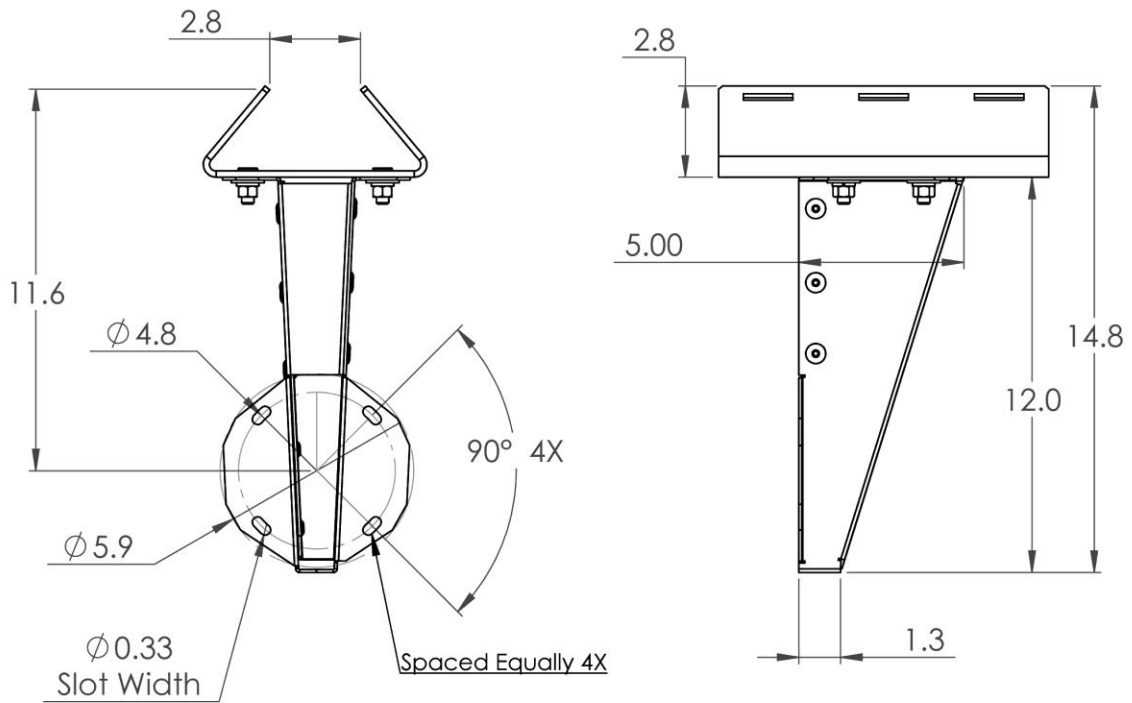

Model # SWWM1 + SWVPA- Wall Mount with Vertical Pole Adapter Dimensions

Units = Inches